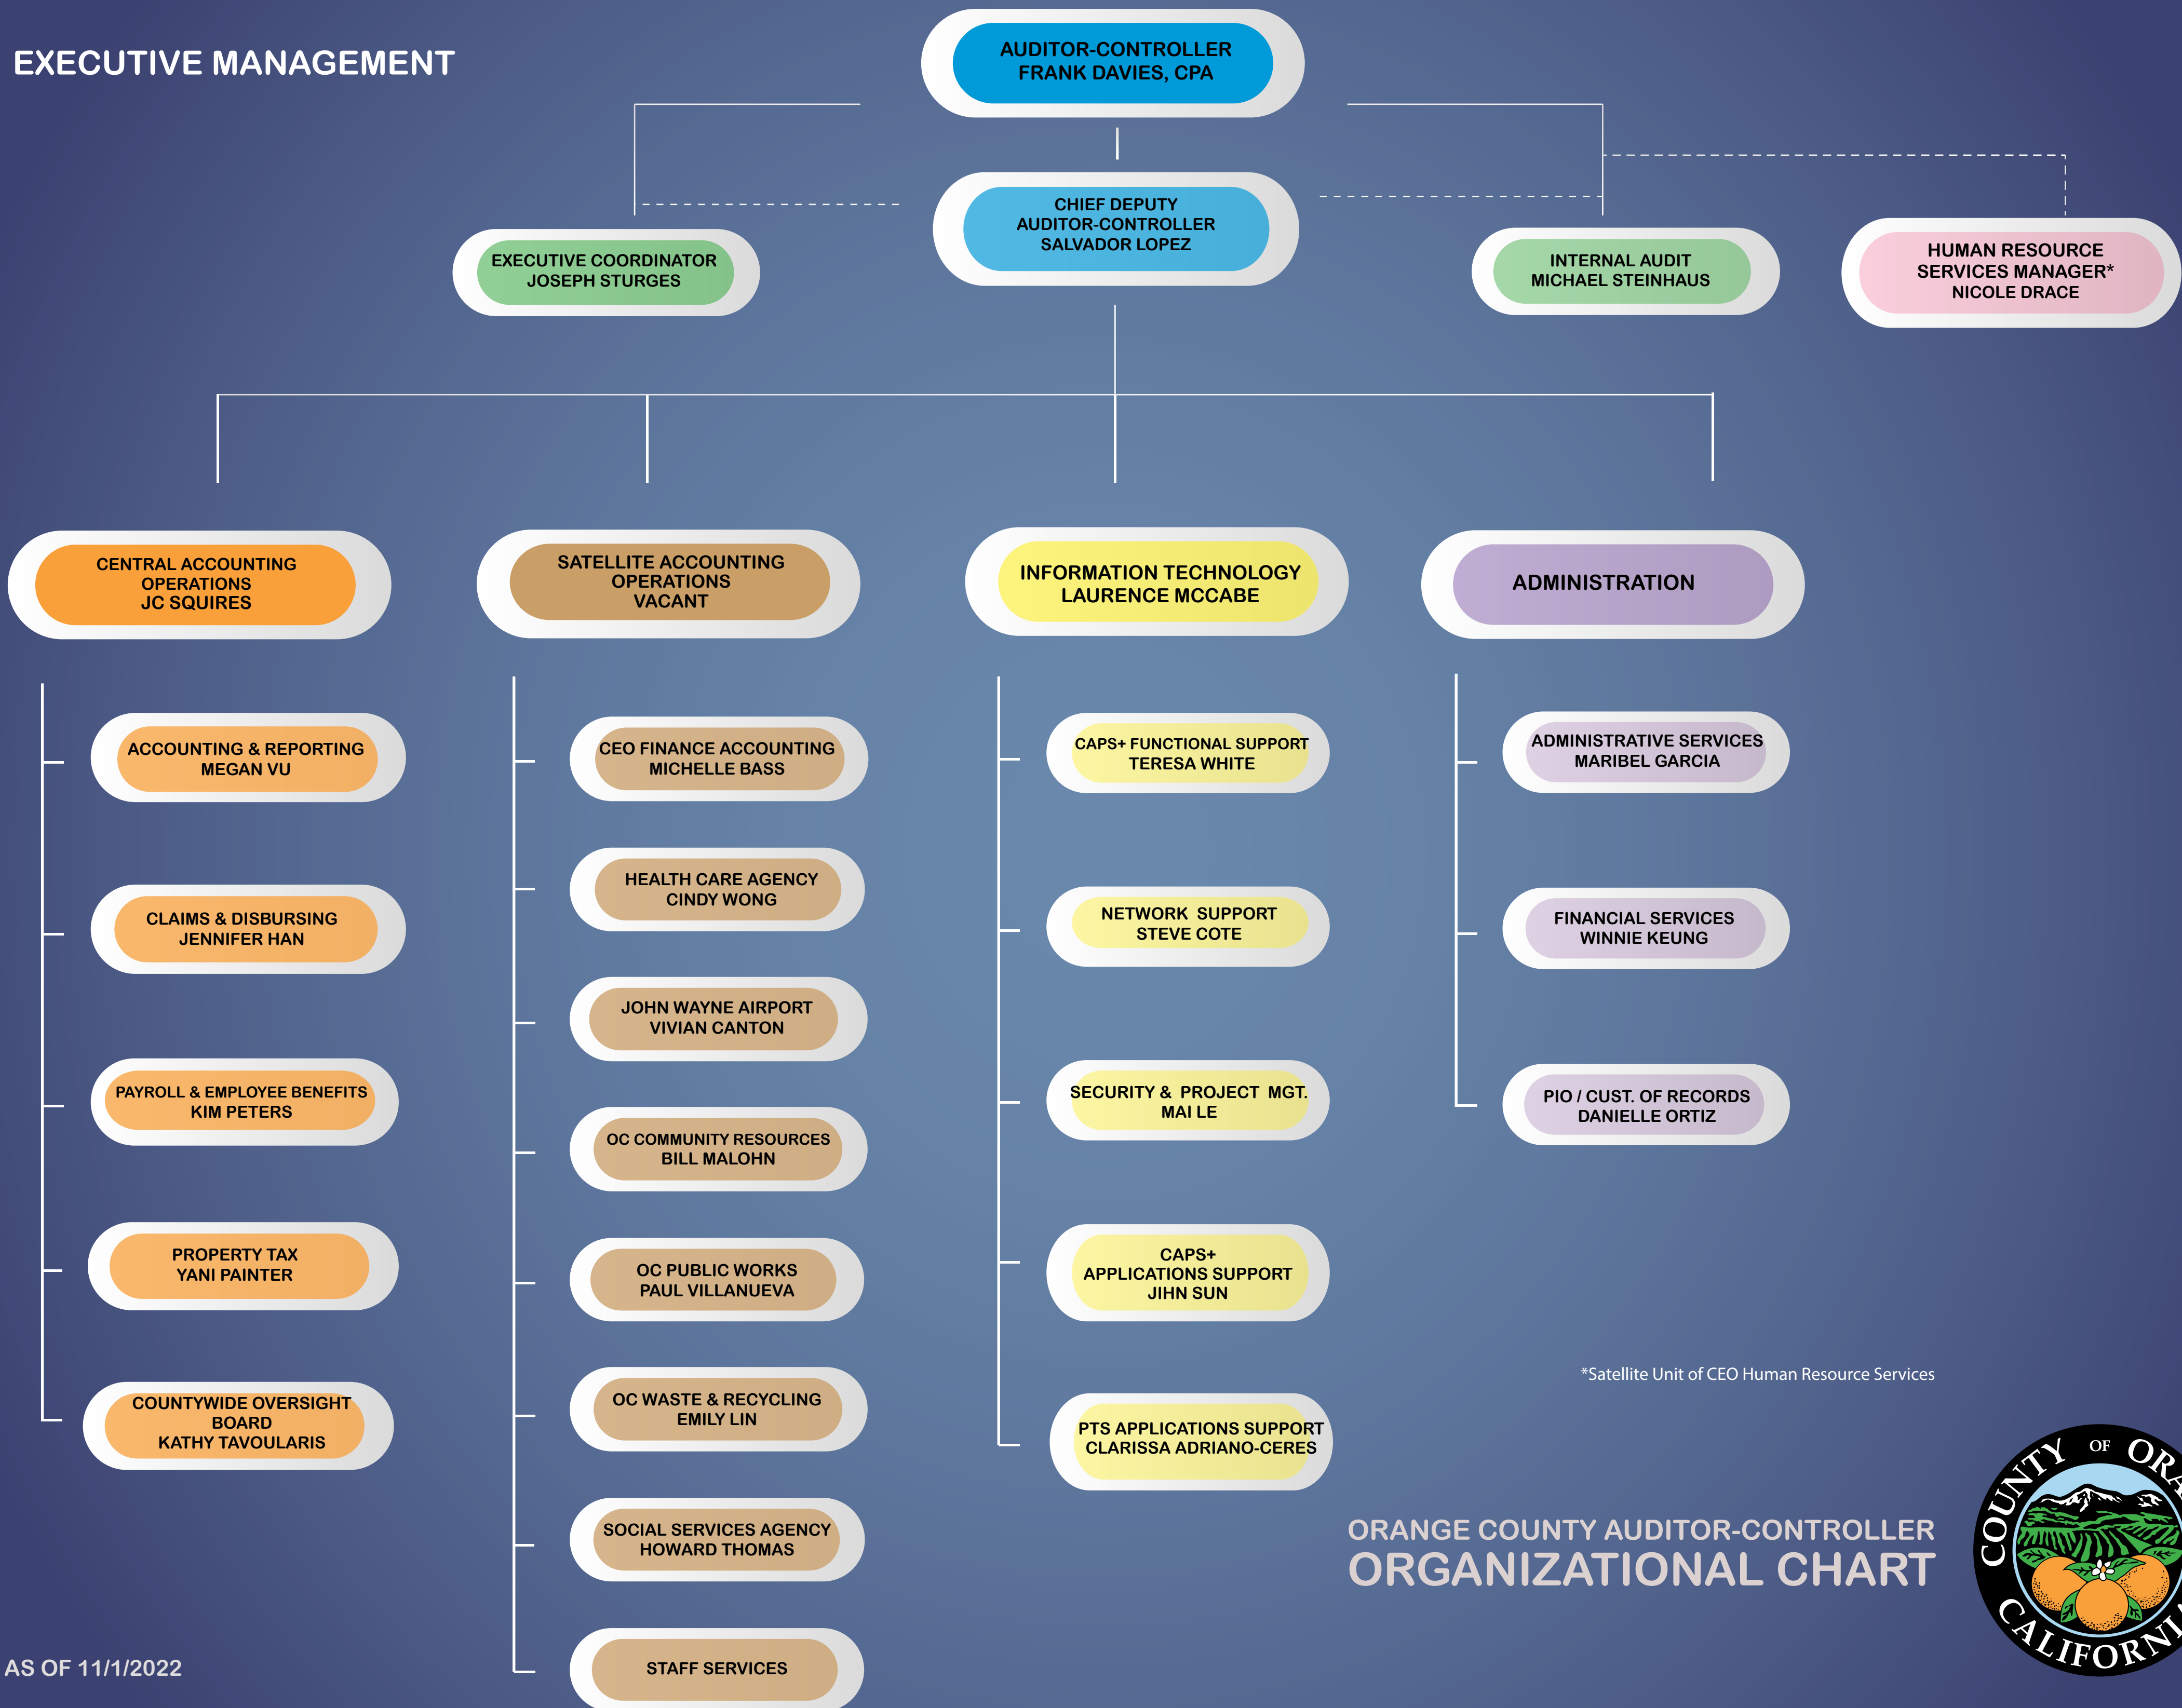

EXECUTIVE MANAGEMENT

*Satellite Unit of CEO Human Resource Services

ORANGE COUNTY AUDITOR-CONTROLLER ORGANIZATIONAL CHART